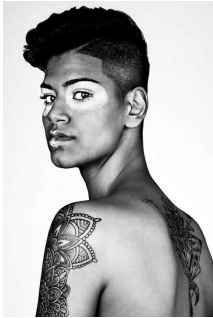

ZEBEDEE

INCLUSIVE TALENT AGENCY

ANAM N

AGE: 29 HEIGHT: 179cm SHOES: 9.5 HAIR: Black EYES: Brown

Pakistani lesbian with vitiligo who is passionate about body positivity and skin positivity!

Anam has had vitiligo for over 20 years and has since been on a journey finding self love whilst raising awareness for others.