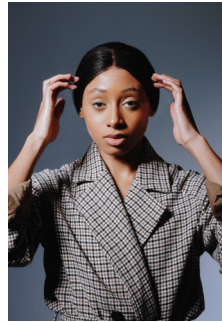

ZEBEDEE

INCLUSIVE TALENT AGENCY

RHIANNA J

HEIGHT: 168cm
AGE: 21

BUST: 86.5cm
SHOES: 8

WAIST: 69.5cm
HAIR: Brown

HIPS: 76.5cm
EYES: Brown

Rhianna is an experienced model for the last three years, they have done commercial, editorial, and music video shoots and were on the official London fashion week page for a designer, which has been one of their proudest achievements. They have a huge passion for acting, dancing, and being in front of the camera. As a creative, they have a list of ...